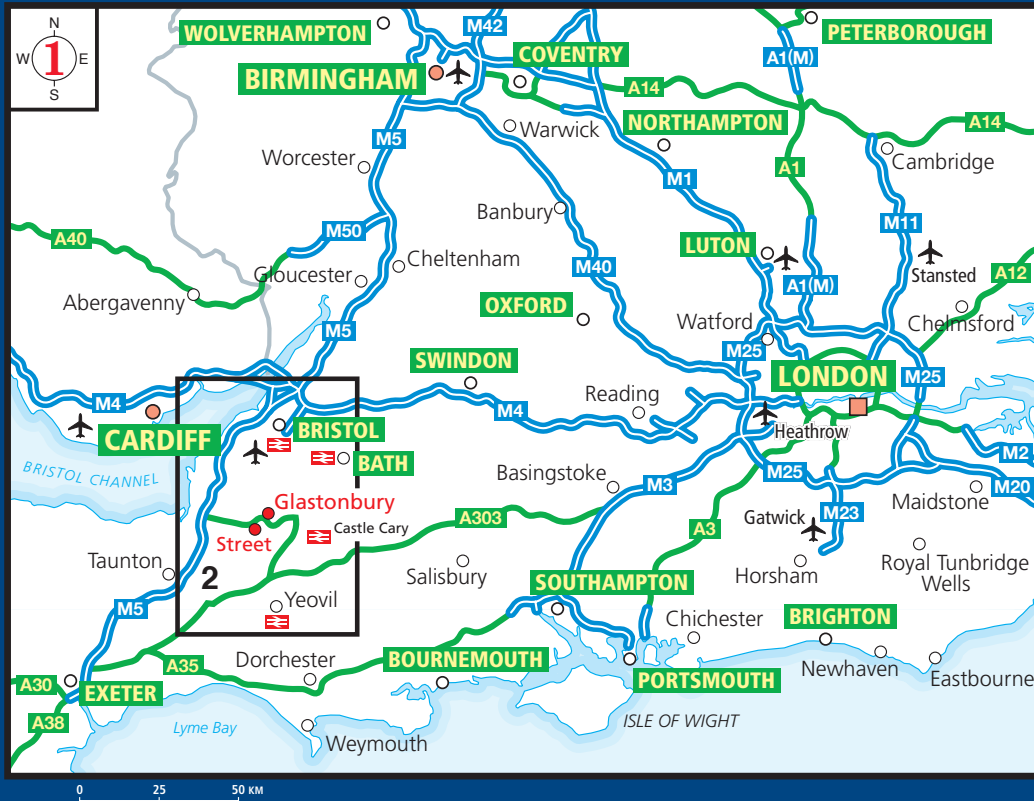

Travelling to MILLFIELD

© Crown Copyright. All rights reserved. Licence Number PU100029016

© Crown Copyright. All rights reserved. Licence Number PU100029016

BY AIR: Bristol Airport is within easy reach of Millfield (40 minutes by car or taxi) and has regular scheduled flights to all parts of the UK and Europe.

BY RAIL: Rail users may travel to Castle Cary (15 minutes), Bath (50 minutes), Bristol (60 minutes) or Yeovil Junction (30 minutes).

BY ROAD: From the M5 leave the motorway at junction 23 and join the A39 eastwards. From the M3 leave the motorway at junction 8 and join the A303 westwards and then by the A37/A361 (Millfield Preparatory) and B3151 (Millfield).