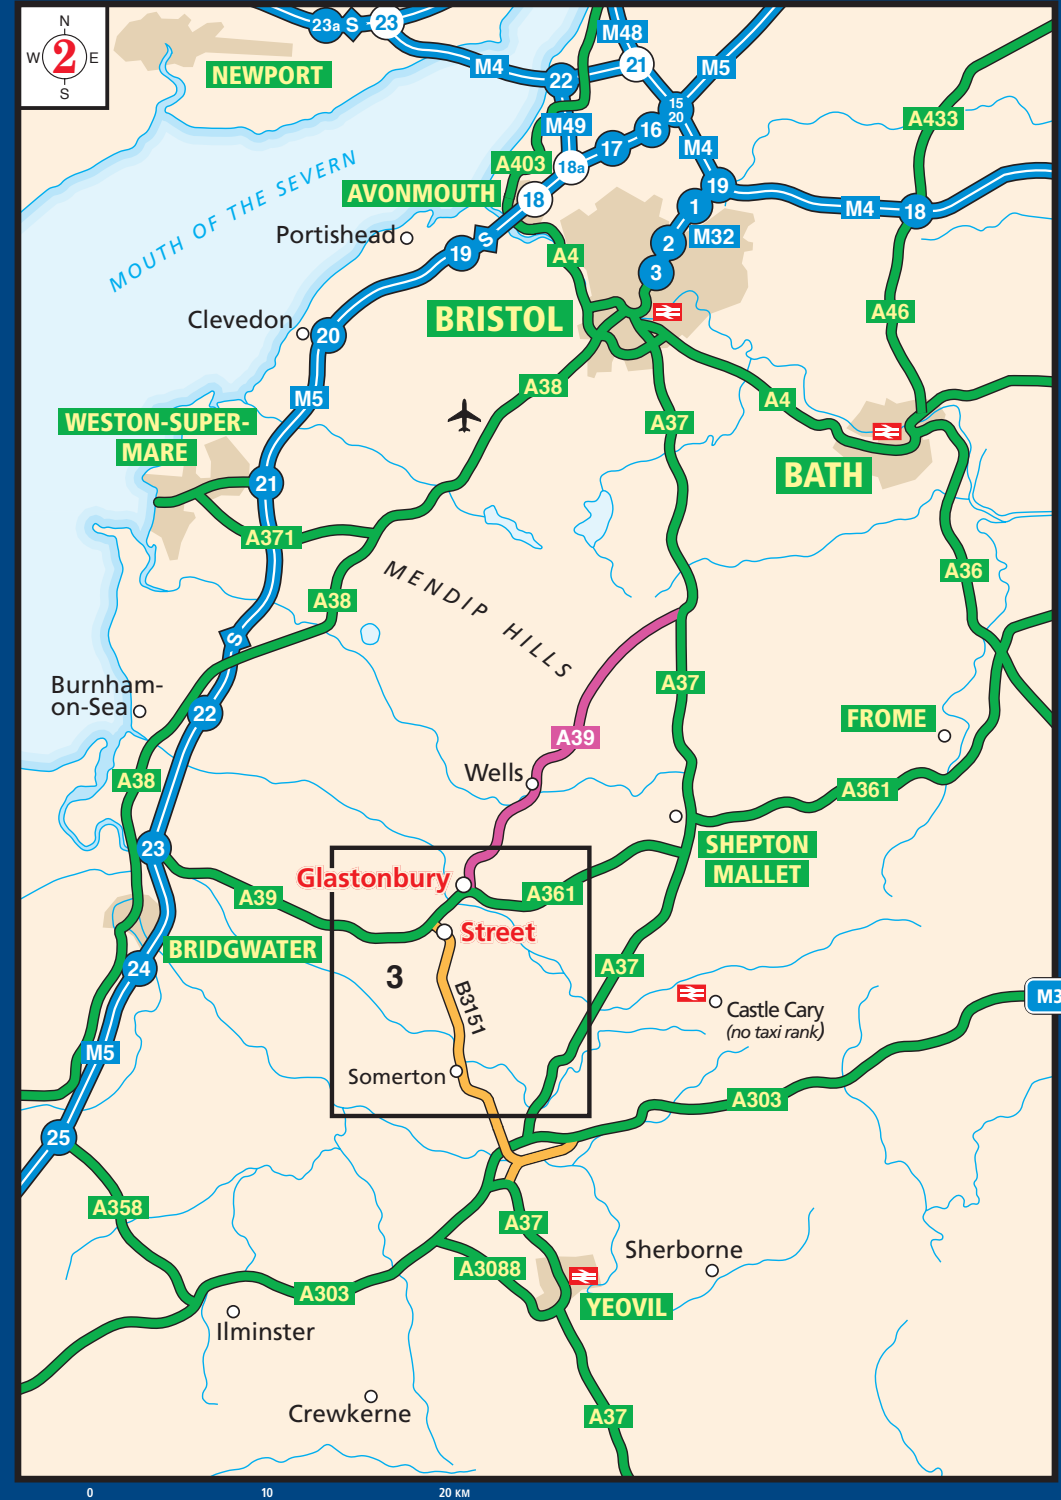

Travelling to MILLFIELD

© Crown Copyright. All rights reserved. Licence Number PU100029016

© Crown Copyright. All rights reserved. Licence Number PU100029016

BY AIR: Bristol Airport is within easy reach of Millfield (40 minutes by car or taxi) and has regular scheduled flights to all parts of the UK and Europe.

BY RAIL: Rail users may travel to Castle Cary (15 minutes), Bath (50 minutes), Bristol (60 minutes) or Yeovil Junction (30 minutes).

BY ROAD: From the M5 leave the motorway at junction 23 and join the A39 eastwards. From the M3 leave the motorway at junction 8 and join the A303 westwards and then by the A37/A361 (Millfield Preparatory) and B3151 (Millfield).